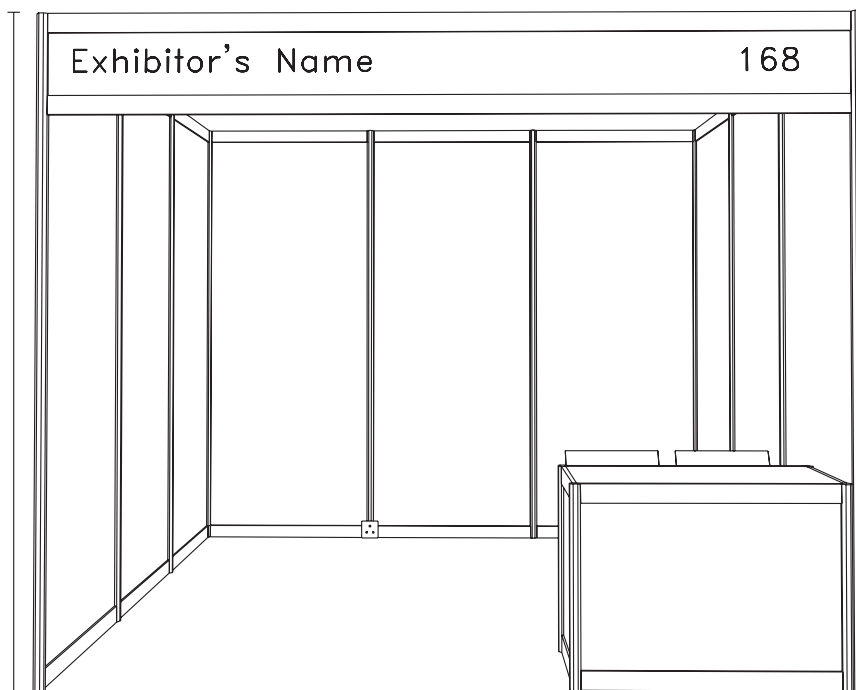

廢紙簍1個

Fascia Board

Pifex System (Aluminium)

Laminated Panel (4mm thick)

2 Folding Chairs

1 Information Counter

Carpet Flooring

1x500W Square Pin Socket

2x100W Spotlights

1 Waste-paper Basket

2.47m高 (H)

3m x 3m

標準攤位 Standard Booth

2.47m高 (H)

攤位類別 Booth Type

S1